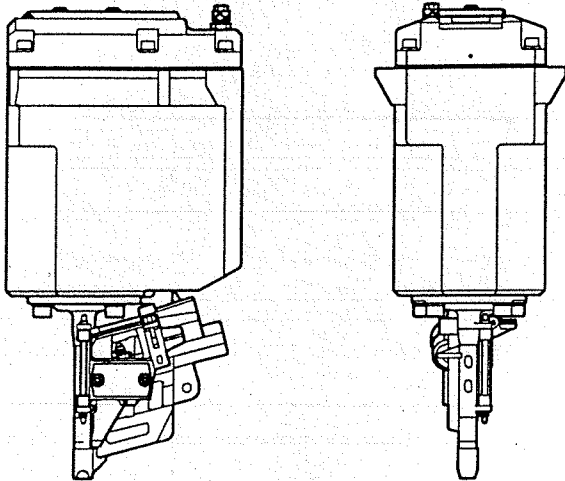

TECHNICAL DATA **CN90 A**

1) TOOL TYPE -

cod. R30934.02 HEAD CN90 A

2) TOOL CHARACTERISTICS

HEIGHT	WIDTH	LENGTH	WEIGHT
in. 13.46 mm. 342	in. 5.51 mm. 140	in. 6.69 mm. 170	lbs. 11.49 kg. 5.220
MIN-MAX WORKING PRESSURE		70 / 120 PSIG 5 / 8 BAR	
AIR CONSUMPTION PER SHOT		PERFORMANCES AT 90 psi (0.62 MPa) 3.9 l.	
LUBRICANT		<b>BCNZ617 Oil</b>	

3) FASTENER DATA

A) WIRE	in. 0.099 - 0.131 mm. 2.5 - 3.4
B) HEAD	in. 0.275 mm. 7.0
C) PITCH	in. 0.315 mm. 8.0
L) LENGTH	in. 1 3/4' - 3 1/2' mm. 45 - 90
MIN-MAX	
MAGAZINE CAPACITY	

\* ACTUATION SYSTEM

0

\* SEE INSTRUCTION MANUAL