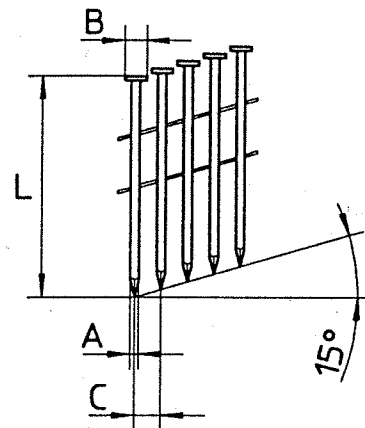

TECHNICAL DATA **CN90 A**

1) TOOL TYPE -

cod. R30934.02 HEAD CN90 A

2) TOOL CHARACTERISTICS

HEIGHT	WIDTH	LENGTH	WEIGHT
in. 13.46 mm. 342	in. 5.51 mm. 140	in. 6.69 mm. 170	lbs. 11.49 kg. 5.220
MIN-MAX WORKING PRESSURE		70 / 120 PSIG 5 / 8 BAR	
AIR CONSUMPTION PER SHOT		PERFORMANCES AT 90 psi (0.62 MPa) 3.9 l.	
LUBRICANT		<b>BCNZ617 Oil</b>	

3) FASTENER DATA

A) WIRE	in. 0.099 - 0.131 mm. 2.5 - 3.4
B) HEAD	in. 0.275 mm. 7.0
C) PITCH	in. 0.315 mm. 8.0
L) LENGTH	in. 1 3/4' - 3 1/2' mm. 45 - 90
MIN-MAX	
MAGAZINE CAPACITY	

\* ACTUATION SYSTEM

0

\* SEE INSTRUCTION MANUAL